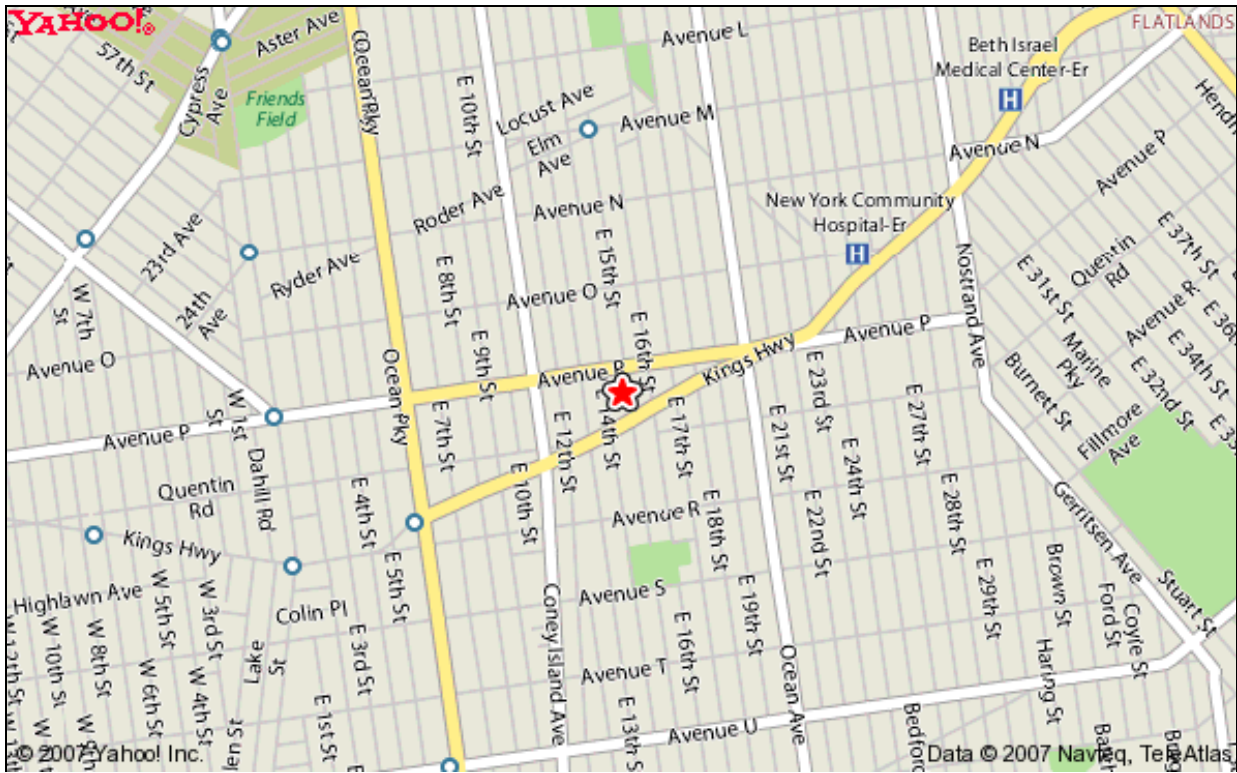

Worksite: Brooklyn Regional Office
1630 E. 15th Street
(between Kings Highway and Avenue P)
Brooklyn, NY 11229

Location Code: 2100
Region: Brooklyn

Main Phone: (718) 787-3000

Subway stops below main map

By Subway: